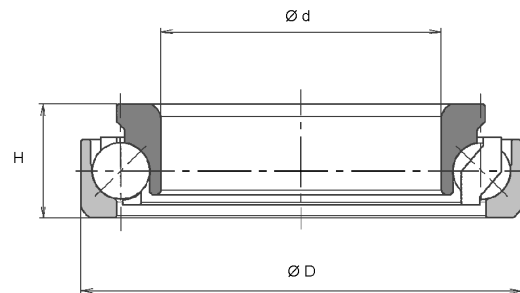

Advice for measuring of the dimensions of the standard steering head bearings

The dimensions of the standard steering head bearings (angular contact ball bearings) can only be determined in case the bearings are completely disassembled. The height of the bearing must be measured as total height (inner- / outer ring) on the complete bearing. The height of a single bearing ring is smaller than the total height of the bearing.

Figure: Angular contact ball bearing, inner diameter d , outer diameter D and total height H

Note:

Please respect that text, layout and pictures of this catalogue are protected by copyright and are notarized. Any publication or use without our explicit consent we regrettably have to forbid. □