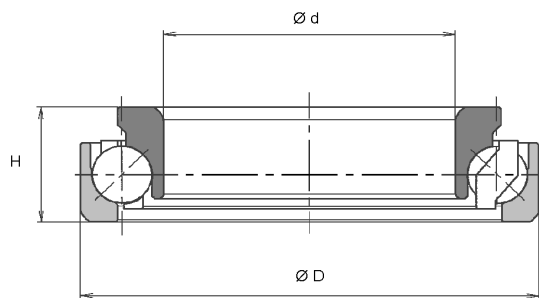

Advice for measuring of the dimensions of the standard steering head bearings

The dimensions of the standard steering head bearings (angular contact ball bearings) can only be determined in case the bearings are completely disassembled. The height of the bearing must be measured as total height (inner- / outer ring) on the complete bearing. The height of a single bearing ring is smaller than the total height of the bearing.

Figure: Angular contact ball bearing, inner diameter d , outer diameter D and total height H

Note:

Please respect that text, layout and pictures of this catalogue are protected by copyright and are notarized. Any publication or use without our explicit consent we regrettably have to forbid.