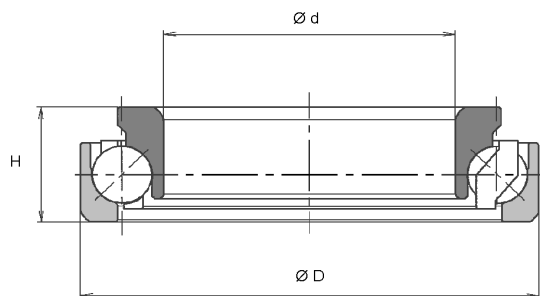

Advice for measuring of the dimensions of the standard steering head bearings

The dimensions of the standard steering head bearings can only be determined in case the bearings are completely disassembled. The height of the bearing must be measured as total height (inner- / outer ring) on the complete bearing. The height of a single bearing ring is smaller than the total height of the bearing.

Figure: Angular contact ball bearing, inner diameter d , outer diameter D and total height H

Note:

Please respect that text, layout and pictures of this catalogue are protected by copyright and are notarized. Any publication or use without our explicit consent we regrettably have to forbid.